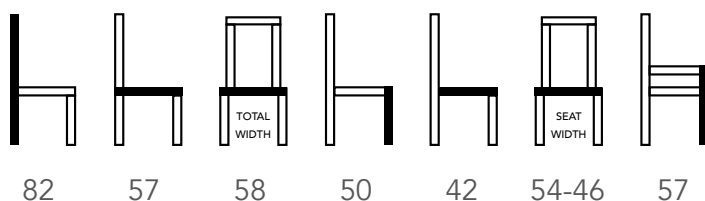

Extra images

MATEN / MEASUREMENTS

EXTRA INFO

MATERIALS

Frame	Beech/oak wood and plywood and chipboard
Zitting / Seat	Fiberboard + Polyether 50- 30/185; 10- 30/185
Rug / Back	PLYWOOD and Polyether foam; 40- 25/170; (20+30)- 25/170

PACKING

Package	KARTON
Nr. of pcs	1
Size of package	630x550x880 cm
Weight package	12 KG